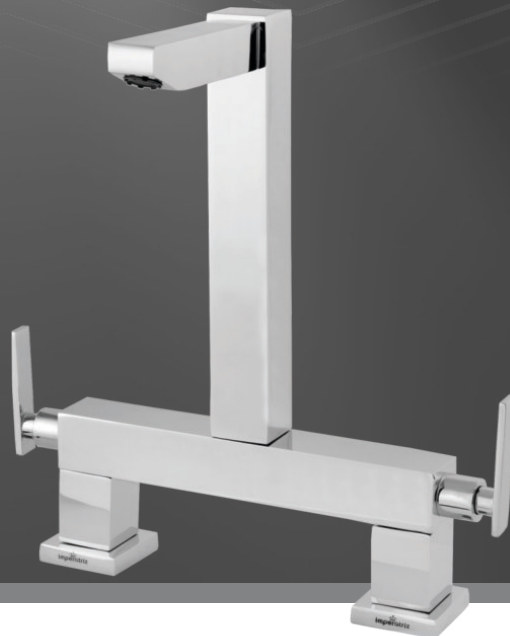

4343 C68 PERFETTO
MIST. COZ. MESA